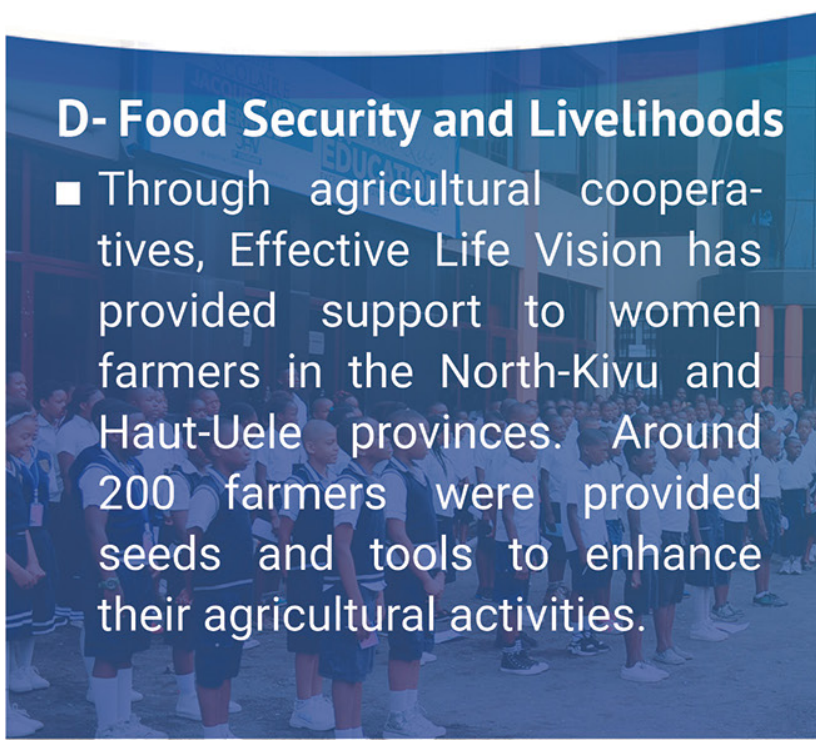

D- Food Security and Livelihoods

- Through agricultural cooperatives, Effective Life Vision has provided support to women farmers in the North-Kivu and Haut-Uele provinces. Around 200 farmers were provided seeds and tools to enhance their agricultural activities.